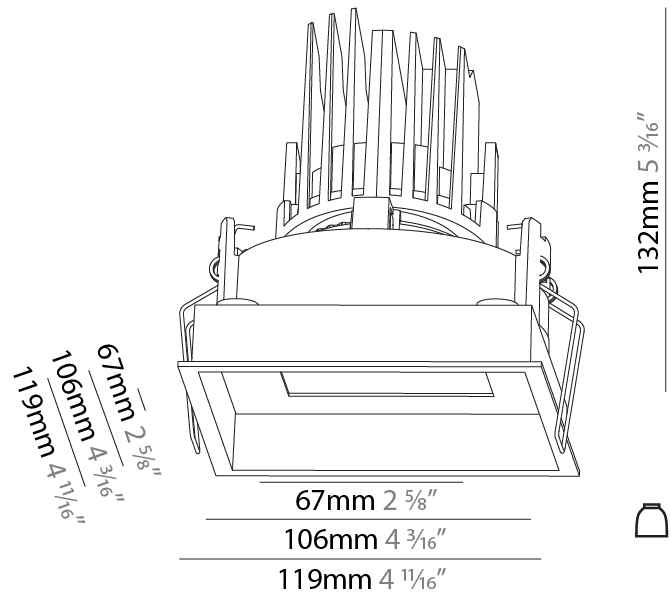

PHYSICAL

Shape: Square
Length (mm): 119
Length (in): 4 11/16
Width (mm): 119
Width (in): 4 11/16
Depth (mm): 132
Depth (in): 5 3/16
Ceiling Thickness (mm): 10 / 12.5 / 15
Ceiling Thickness (in): 3/8 or 1/2 or 9/16
Min. Recessing Depth (mm): 150
Min. Recessing Depth (in): 5 7/8
Light Distribution: Adjustable / Downlight
Weight (kg): 0.607
Weight (lbs): 1.34
Fixture Finish: SSR / BKV / CWI / CRY / HAB / UFT / ITA / RUA / FTG / MYG / LOD / PUS / FRO / FUP / KIA / POP / BLS / SPG / MEY / GOH / GUM / CHC / COM / ABZ / JAG / OBR / MOS / ROR
Fixture Material: Aluminum Die Cast
Cut-out Measurements: 114mm / 4 1/2" x 114mm / 4 1/2"

ELECTRICAL

Lamp Type: LED (Zhaga Standard)
Input Wattage (W): 16.5
Total Output Wattage (W): 14
Dimming: Tri-Mode (Non-Dimming and Phase Dimming (120Vac only) and 0-10V Dimming)
Driver Included: No
Driver Location: Recessed Housing
Driver Type: Constant Current - Universal
Driver Class: Class 2
Input Voltage (V): 120 - 277
Constant Current (MA): 500

LED

Number of LEDs: 1
Color Temperature (°K): 2700 / 3000 / 3500 / 4000
Max. Delivered Lumen (lm): 940 / 980 / 1029 / 1050
Nominal Lumen (lm): 1386 / 1438 / 1511 / 1542
CRI: >90 CRI

OPTICAL

Reflector: 20 / 40 / 60
Adjustability: Rotational 355°; Tilt 30°

RATINGS AND CERTIFICATIONS

Certified By: Certified for North American Standards
IP rating: IP20