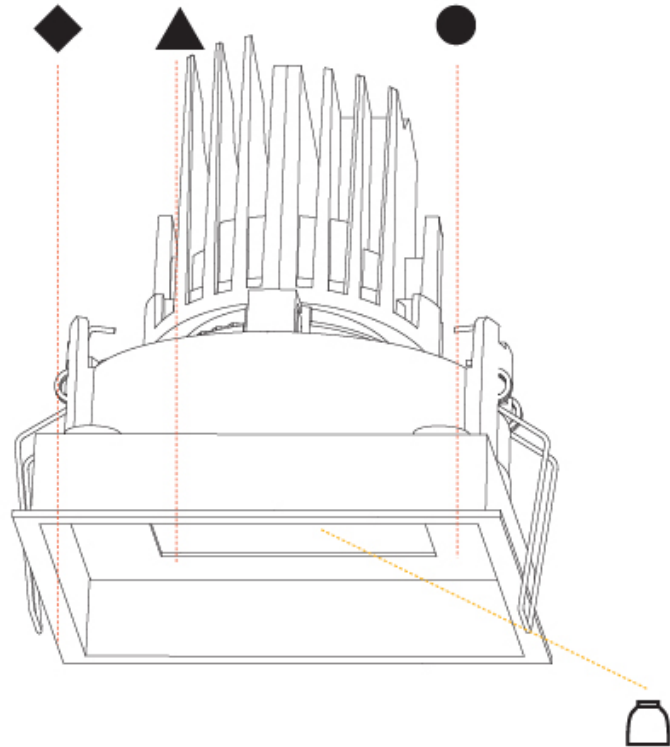

BIONIQ SQUARE ADJUSTABLE COMFORT RECESSED

A35362-

For Color / Finish Chart & Symbology see Appendix or product page downloadable area.

	27K	35K	30K	40K	°K
Color Temperature	2700K	3500K	3000K	4000K	
Reflector	20	40	60		
	20°	40°	60°		

ORDER-EXAMPLE: **L3XXXX-** **°K**
02 02 02 30K 20
Black Black Black 3000K 20°