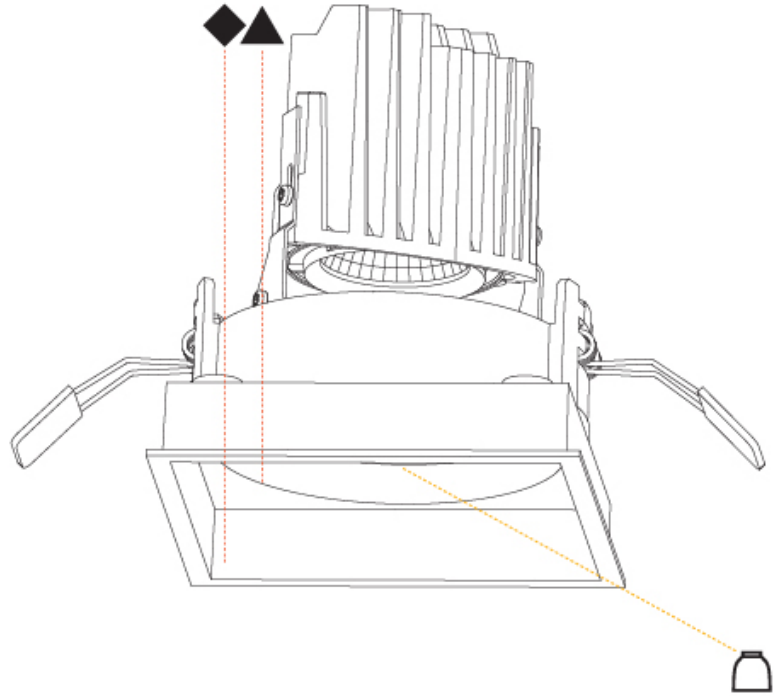

BIONIQ SQUARE DEEP RECESSED

A35368-

For Color / Finish Chart & Symbology see Appendix or product page downloadable area.

	27K	35K	30K	40K	°K
Color Temperature	2700K	3500K	3000K	4000K	
Reflector	20	40	60		
	20°	40°	60°		

ORDER-EXAMPLE: **◆ ▲ °K**
L3XXXX- 02 02 30K 20
Black Black 3000K 20°