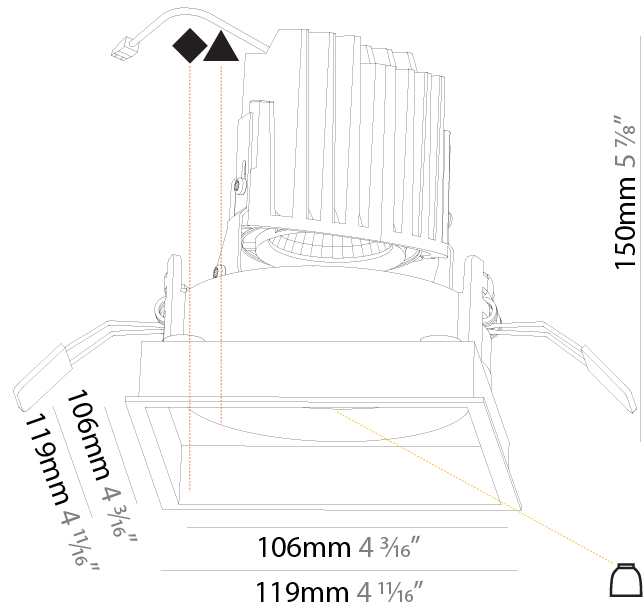

GENERAL

Series: Bioniq
Subseries: Bioniq Square Deep
Brand: Prolicht
Division: Architectural
Mounting Type: Recessed
Mounting Location: Ceiling
Subcategory: Downlight

PHYSICAL

Shape: Square
Length (mm): 119
Length (in): 4 11/16
Width (mm): 119
Width (in): 4 11/16
Depth (mm): 150
Depth (in): 5 7/8
Ceiling Thickness (mm): 10 / 12.5 / 15
Ceiling Thickness (in): 3/8 or 1/2 or 9/16
Min. Recessing Depth (mm): 170
Min. Recessing Depth (in): 6 11/16
Light Distribution: Downlight
Weight (kg): 0.626
Weight (lbs): 1.38
Fixture Finish: SSR / BKV / CWI / CRY / HAB / UFT / ITA / RUA / FTG / MYG / LOD / PUS / FRO / FUP / KIA / POP / BLS / SPG / MEY / GOH / GUM / CHC / COM / ABZ / JAG / OBR / MOS / ROR
Fixture Material: Aluminum Die Cast
Cut-out Measurements: 114mm / 4 1/2" x 114mm / 4 1/2"

ELECTRICAL

Lamp Type: LED (Zhaga Standard)
Input Wattage (W): 16.5
Total Output Wattage (W): 14
Dimming: Tri-Mode (Non-Dimming and Phase Dimming (120Vac only) and 0-10V Dimming)
Driver Included: No
Driver Location: Recessed Housing
Driver Type: Constant Current - Universal
Driver Class: Class 2
Input Voltage (V): 120 - 277
Constant Current (MA): 500

LED

Number of LEDs: 1
Color Temperature (°K): 2700 / 3000 / 3500 / 4000
Max. Delivered Lumen (lm): 940 / 980 / 1029 / 1050
Nominal Lumen (lm): 1386 / 1438 / 1511 / 1542
CRI: >90 CRI

OPTICAL

Reflector: 20 / 40 / 60

RATINGS AND CERTIFICATIONS

Certified By: Certified for North American Standards
IP rating: IP20